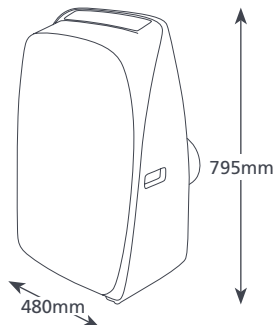

Window kit included

SPECIFICATIONS	
Cooling capacity	12,000Btu/h – 3.55kW
Heating capacity	9,700Btu/h – 2.85kW*
Power supply	230v 50 / 60 Hz 6A
Temperature range	16°C – 35°C
Sound level	62dB(A)
Power cable	1.9m with plug
Flexi outlet tube	135mm i/d, 147mm o/d, 1.8m length